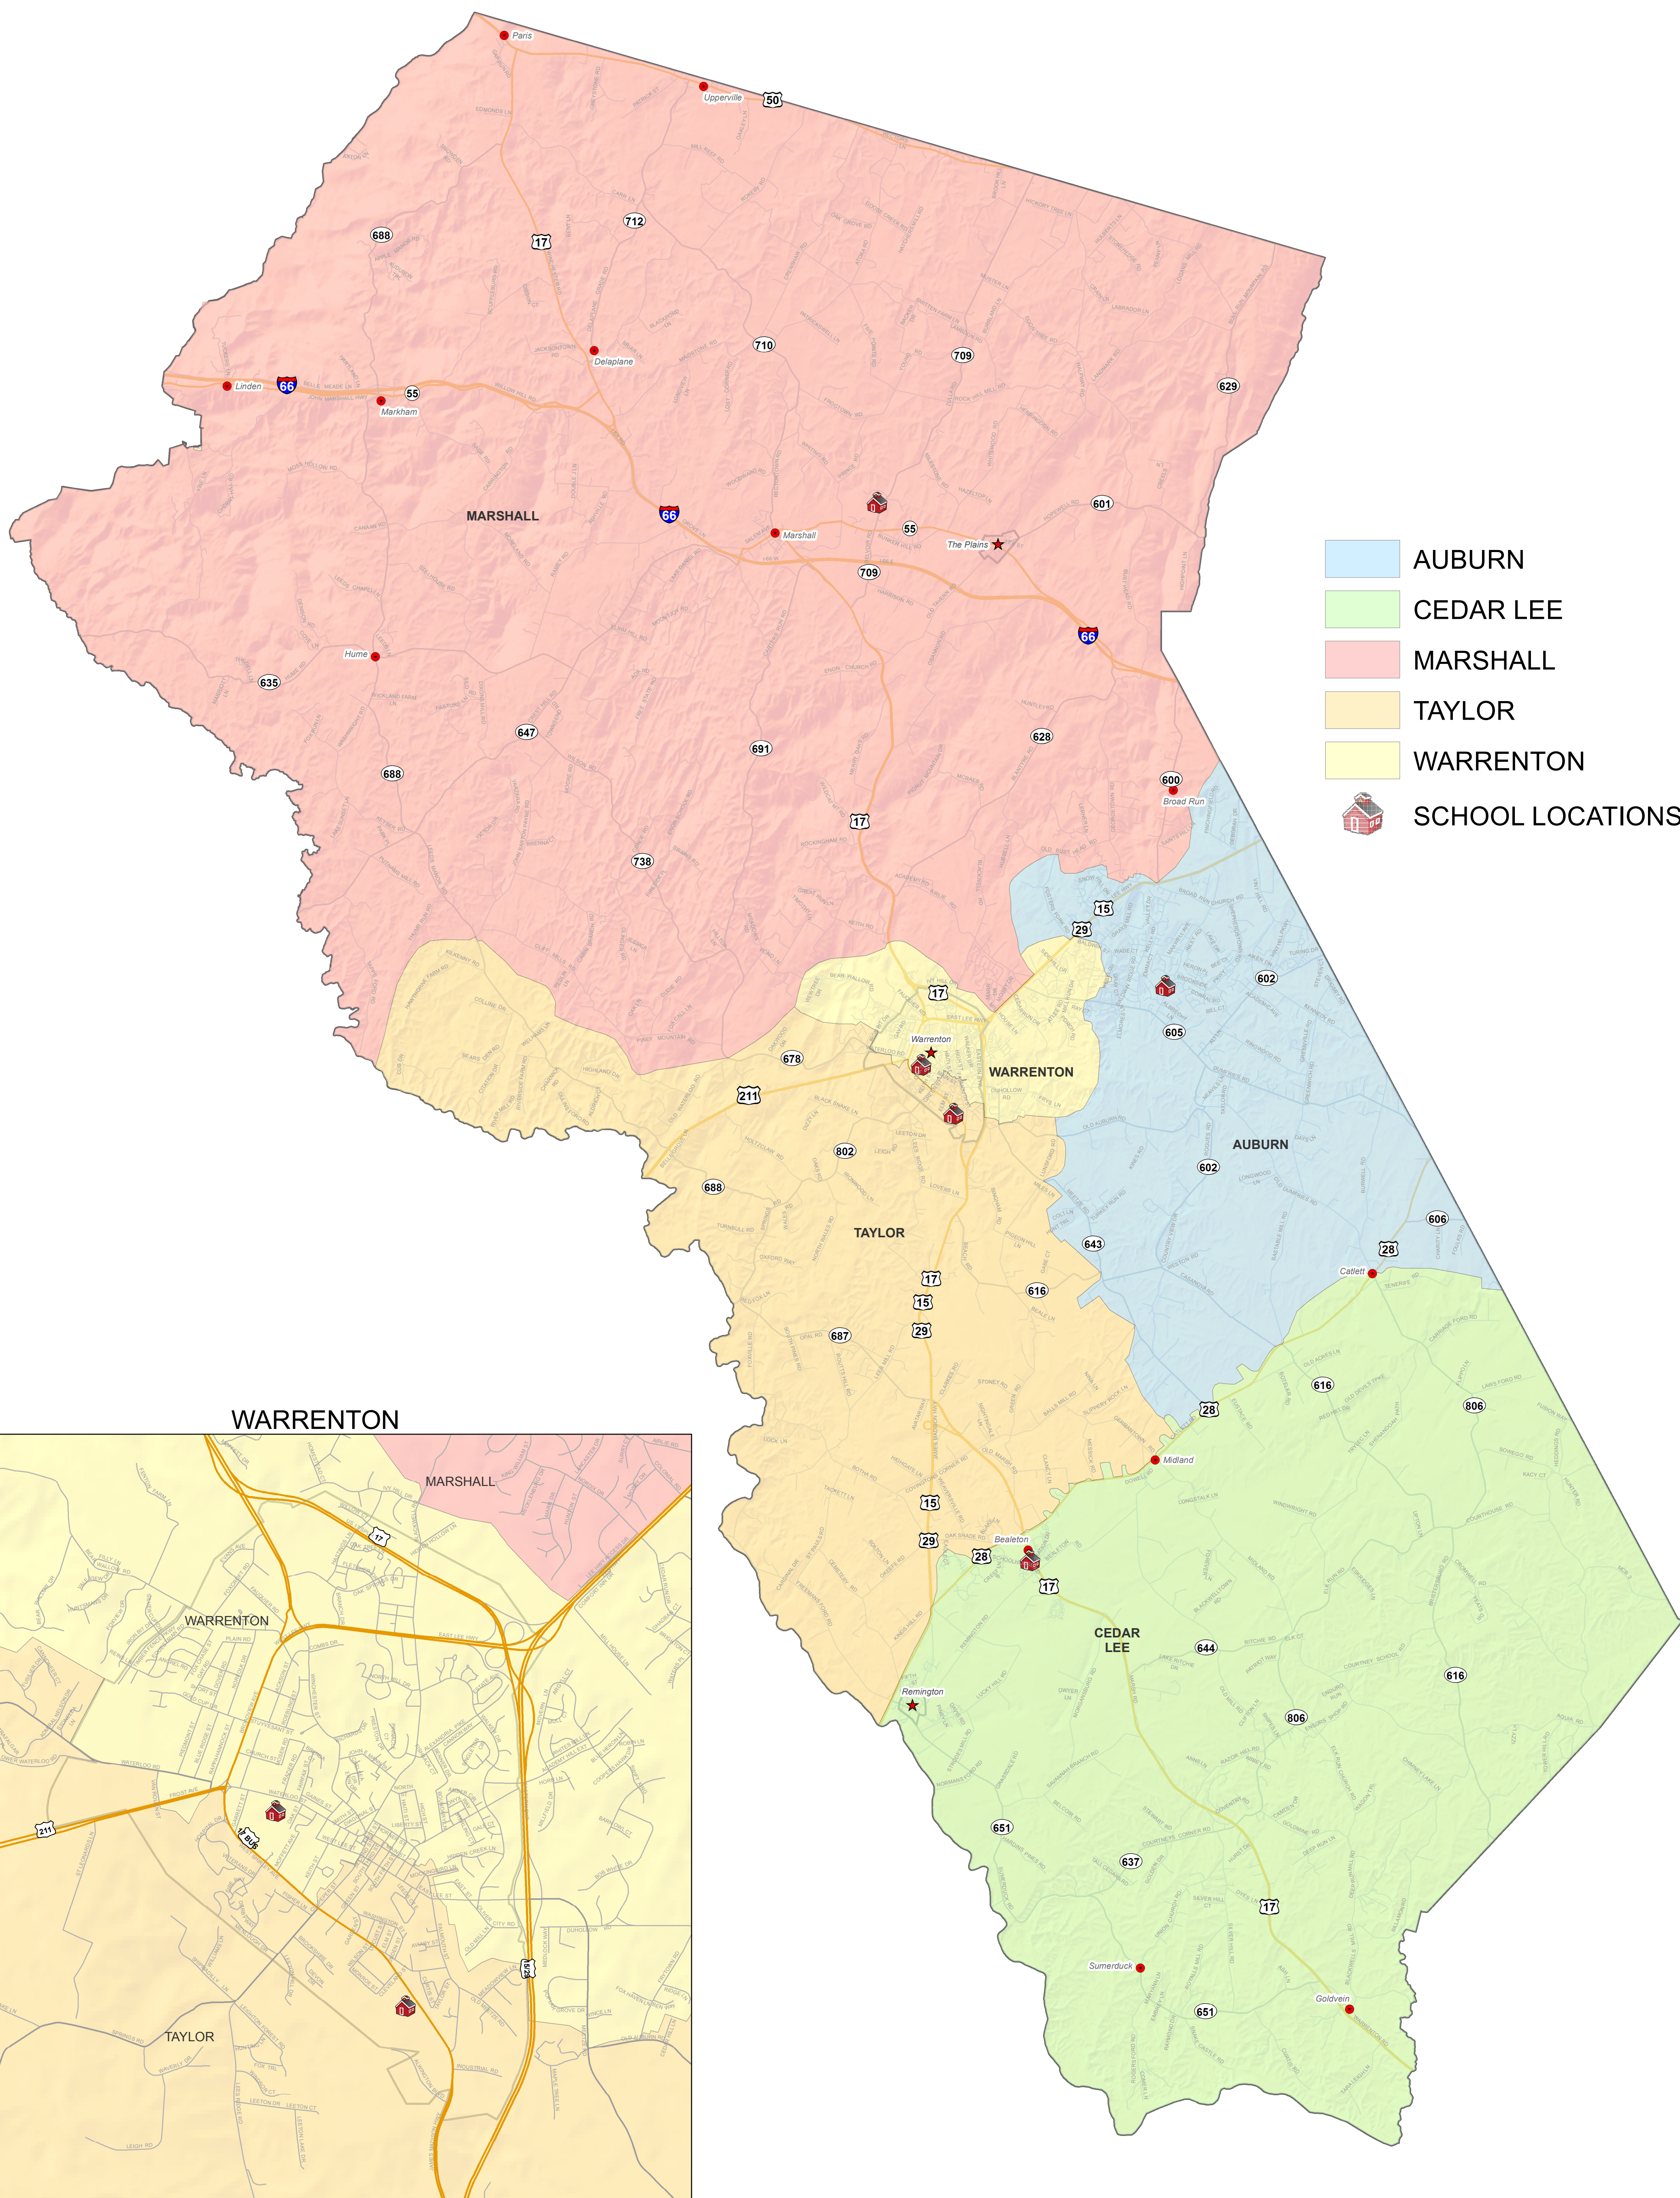

# FAUQUIER COUNTY, VA MIDDLE SCHOOL DISTRICTS 2014 - 2015

- AUBURN
- CEDAR LEE
- MARSHALL
- TAYLOR
- WARRENTON
- SCHOOL LOCATIONS

### WARRENTON

Page Size: 24"x36"

AUBURN	7270 RILEY RD - WARRENTON, VA 20187
CEDAR LEE	11138 MARSH RD - BEALETON, VA 22712
MARSHALL	4048 ZULLA RD - MARSHALL, VA 20115
TAYLOR	350 EAST SHIRLEY AVE - WARRENTON, VA 20186
WARRENTON	244 WATERLOO ST - WARRENTON, VA 20186

Created by Fauquier County GIS Dept.  
Date: 8/6/2014